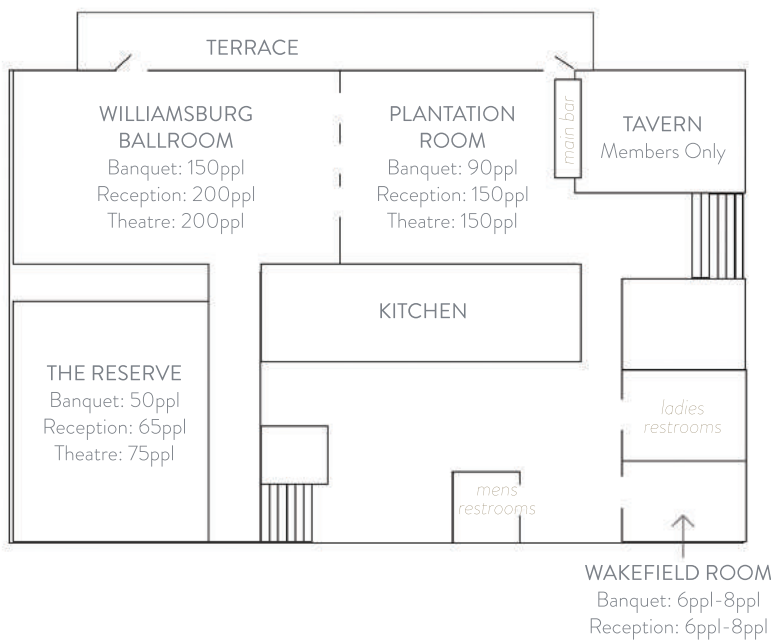

WAKEFIELD PLANTATION

5
ROOMS

365
STANDING
CAPACITY

256
SEATED
CAPACITY

AMENITIES INCLUDE: 18 HOLE COURSE | 9 HOLE COURSE | DINING | TENNIS
LEARNING CENTER | PRACTICE FACILITY | POOL | FITNESS FACILITY

Situated on 217 acres of breathtaking countryside within the community of Wakefield Plantation in Raleigh, North Carolina, TPC Wakefield Plantation offers a winning combination: 18 holes of golf designed by veteran PGA TOUR player Hale Irwin; an array of amenities; and the personalized service and culinary excellence enjoyed at all McConnell Golf sister properties.

IN-HOUSE CATERING
A/V EQUIPMENT
INDOOR + OUTDOOR
SPACE AVAILABLE
FLEXIBLE HOURS / TIMES

WAKEFIELD'S ROOM DIAGRAM

SECOND LEVEL

LOBBY LEVEL

YOUR HOME FOR EVENTS AND CATERING

COURTNEY TATUM | CATERING@CCWAKEFIELDPLANTATION.COM | 919.488.5211
2201 WAKEFIELD PLANTATION DRIVE | RALEIGH, NC 27614