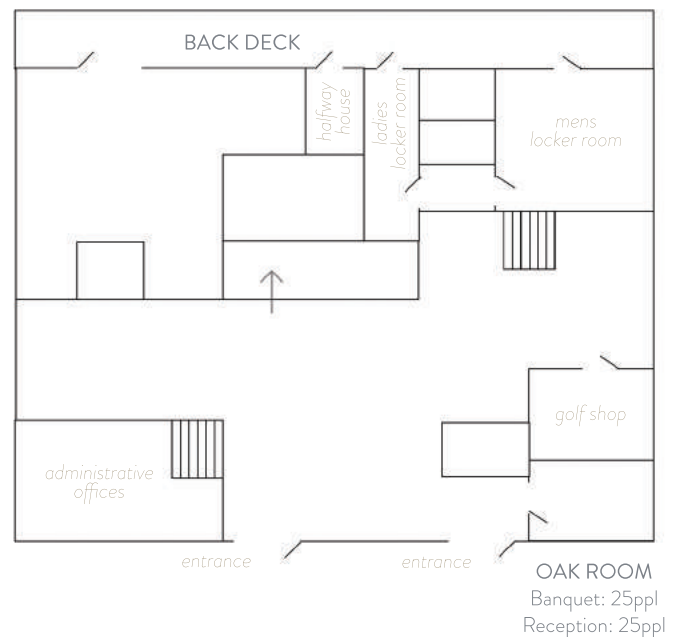

WAKEFIELD PLANTATION

5
ROOMS

365
STANDING
CAPACITY

256
SEATED
CAPACITY

AMENITIES INCLUDE: 18 HOLE COURSE | 9 HOLE COURSE | DINING | TENNIS
LEARNING CENTER | PRACTICE FACILITY | POOL | FITNESS FACILITY

Situated on 217 acres of breathtaking countryside within the community of Wakefield Plantation in Raleigh, North Carolina, TPC Wakefield Plantation offers a winning combination: 18 holes of golf designed by veteran PGA TOUR player Hale Irwin; an array of amenities; and the personalized service and culinary excellence enjoyed at all McConnell Golf sister properties.

IN-HOUSE CATERING
A/V EQUIPMENT
INDOOR + OUTDOOR
SPACE AVAILABLE
FLEXIBLE HOURS / TIMES

WAKEFIELD'S ROOM DIAGRAM

SECOND LEVEL

LOBBY LEVEL

YOUR HOME FOR EVENTS AND CATERING

COURTNEY TATUM | CATERING@CCWAKEFIELDPLANTATION.COM | 919.488.5211
2201 WAKEFIELD PLANTATION DRIVE | RALEIGH, NC 27614